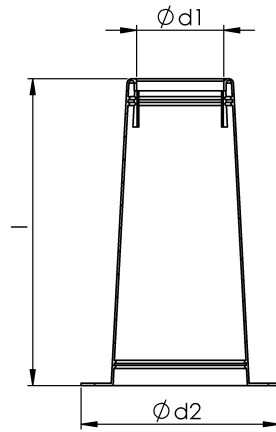

PLASTIC CABLE EQUIPMENT

Raw Material:	
PP	Polypropylene
Different material is possible on request.	

Colors:
All proper colors are available to these raw materials including original raw material color also.

Dimensions (mm):	
d1	36
d2	82
l	127

Packing Details:	
Quantity (pcs./CB)	300
Carton Box Dimensions (cm)	
Length	60
Width	40
Height	40
Gross Weight (kg)	10
Please enquire about packing details for other possibilities.	

Address: Hadımköy Hastane Mah. Org. Eşref Bitlis
Cad. TR-34555 No:52 Arnavutköy İstanbul/Turkey

Tel: +90 212 771 1345
Fax: +90 212 771 4961
E-mail: sales@dayiplastik.com
Web: www.dayiplastik.com